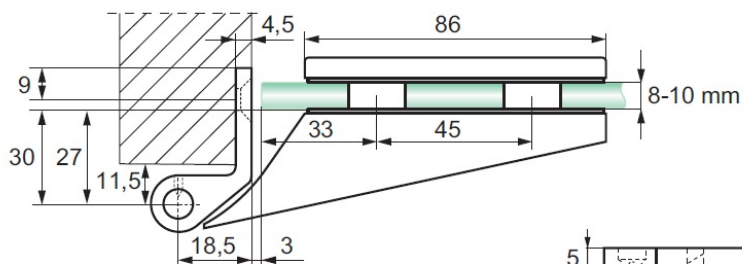

PRODUCT SHEET

Description:

Sauna Hinge F/Glass Doors, "Praha", Aluminium Anodized, For 8-10mm Glass, Inlay Doors, Max. 1000mm Door Width, Max., 35 KG

Item number:

15.25.090-0

Units	Box	Carton	HS Code	Barcode
Pcs.	1	40	8302100090	
				5704866470155