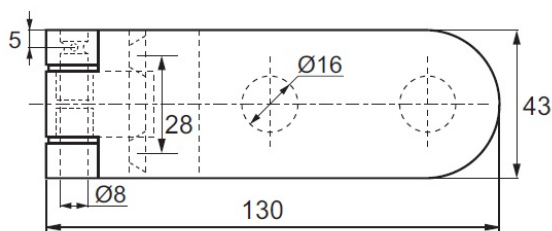

PRODUCT SHEET

Description:

Sauna Hinge F/Glass Doors, "Praha", Aluminium Anodized, For 8-10mm Glass, Inlay Doors, Max. 1000mm Door Width, Max., 35 KG

Item number:

15.25.090-0

Units	Box	Carton	HS Code	Barcode
Pcs.	1	40	8302100090	
				5704866470155